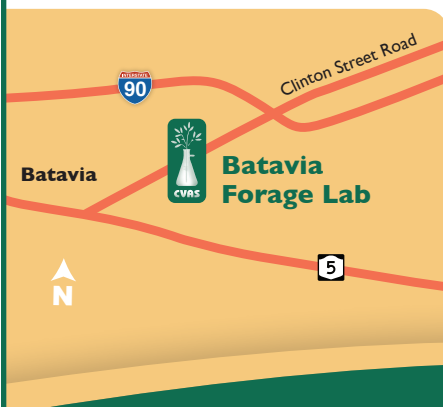

All samples left at locations 1-10 are taken to our Batavia, NY lab for processing. For Central NY, refer to our corresponding drop box location listings.

Using the Drop Box

When dropping off samples, please send a text message to the number on the top of the drop box with the location, account name or number, and number of samples dropped. This information will assist us in planning the pick-up on any given day. If necessary, drivers may skip boxes if we do not receive a text due to traffic backups or weather issues.

LOCATION	LOCATION PHOTOGRAPH
<p>Batavia Forage Lab 5049 Clinton Street Road Batavia, NY 14020</p> <p>The drop box is checked Monday through Friday throughout the day so that samples can be processed on the same day.</p>	