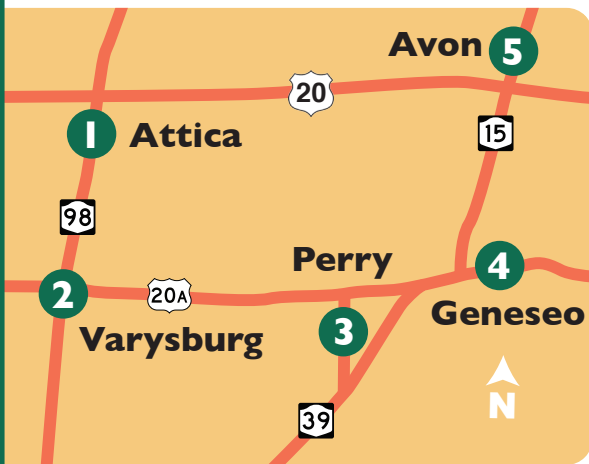

All samples left at locations 1-10 are taken to our Batavia, NY lab for processing. For Central NY, refer to our corresponding drop box location listings.

Using the Drop Box

When dropping off samples, please send a text message to the number on the top of the drop box with the location, account name or number, and number of samples dropped. This information will assist us in planning the pick-up on any given day. If necessary, drivers may skip boxes if we do not receive a text due to traffic backups or weather issues.

Please be respectful of the businesses that have given permission for us to place drop boxes at their locations. Thank them for that privilege if you have opportunity.

See below and page two for additional maps and detailed location and pick up time information.

LOCATION	LOCATION PHOTOGRAPH
<p>Batavia Forage Lab 5049 Clinton Street Road Batavia, NY 14020</p> <p>The drop box is checked Monday through Friday throughout the day so that samples can be processed on the same day.</p>	

WESTERN NY SAMPLE PICK UP SYSTEM

DROP BOX LOCATIONS 1-5

DROP BOX LOCATIONS 6-10

Note that Western NY Crop Management in Randolph, NY is picked up by 12:00 PM.

STOP	LOCATION	LOCATION PHOTOGRAPH	MON - FRI PICK UP
1	Attica Veterinary Associates 116 Prospect Street Attica, NY 14011		7:00 AM
2	Praller's C & G Store 2600 US Route 20A Varysburg, NY 14167		7:00 AM
3	Perry Veterinary Clinic 3180 NY Route 246 Perry, NY 14530		7:00 AM
4	Country Max 4133 Lakeville Road Geneseo, NY 14454		7:00 AM
5	Landpro Equipment 5614 Tec Drive Avon, NY 14414		7:00 AM
STOP	LOCATION	LOCATION PHOTOGRAPH	WED PICK UP
6	Landpro Equipment 336 Vaughn Street Springville, NY 14141		10:00 AM
7	Pierce Milling 50 Church Street Delevan, NY 14042		10:00 AM
8	The Hole Works – Napa Auto Parts 7991 Route 16 Franklinville, NY 14737		10:00 AM
9	Western NY Crop Management 117 Conewango Rd Route 241 Randolph, NY 14772		12:00 PM
10	Landpro Equipment 8926 West Main Street Clymer, NY 14724		10:00 AM